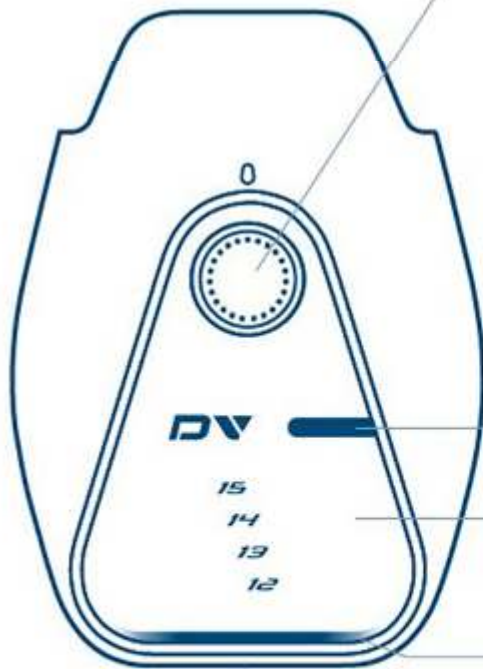

Refillable Pod
 (0.5Ω/2.8ml) Standard Version
 (0.5Ω/2ml) TPD Version

3X Clicks On/Off
 Battery Life Indicator

FULL

HALF

LOW

Charging Indicator:

CHARGING

CHARGED

Wattage Select Button

DV Rechargeable Battery
 (500mAh)

Puff activated LED

Micro USB

HOW TO FILL DV POD

- HOLD BOTH SIDES OF THE DV POD AND PULL FIRMLY.
- LIFT AND PULL THE SILICONE PLUG HALF-WAY TO EXPOSE FILLING HOLE.

WARNING: DO NOT PULL THE SILICONE PLUG FULLY OUT OF THE DV POD.

- INSERT THE SILICONE PLUG TO CLOSE THE FILLING HOLE.
- ALIGN THE DV POD CORRECTLY AND INSERT INTO THE DV.
- WAIT 5 MINUTES FOR COIL TO SATURATE